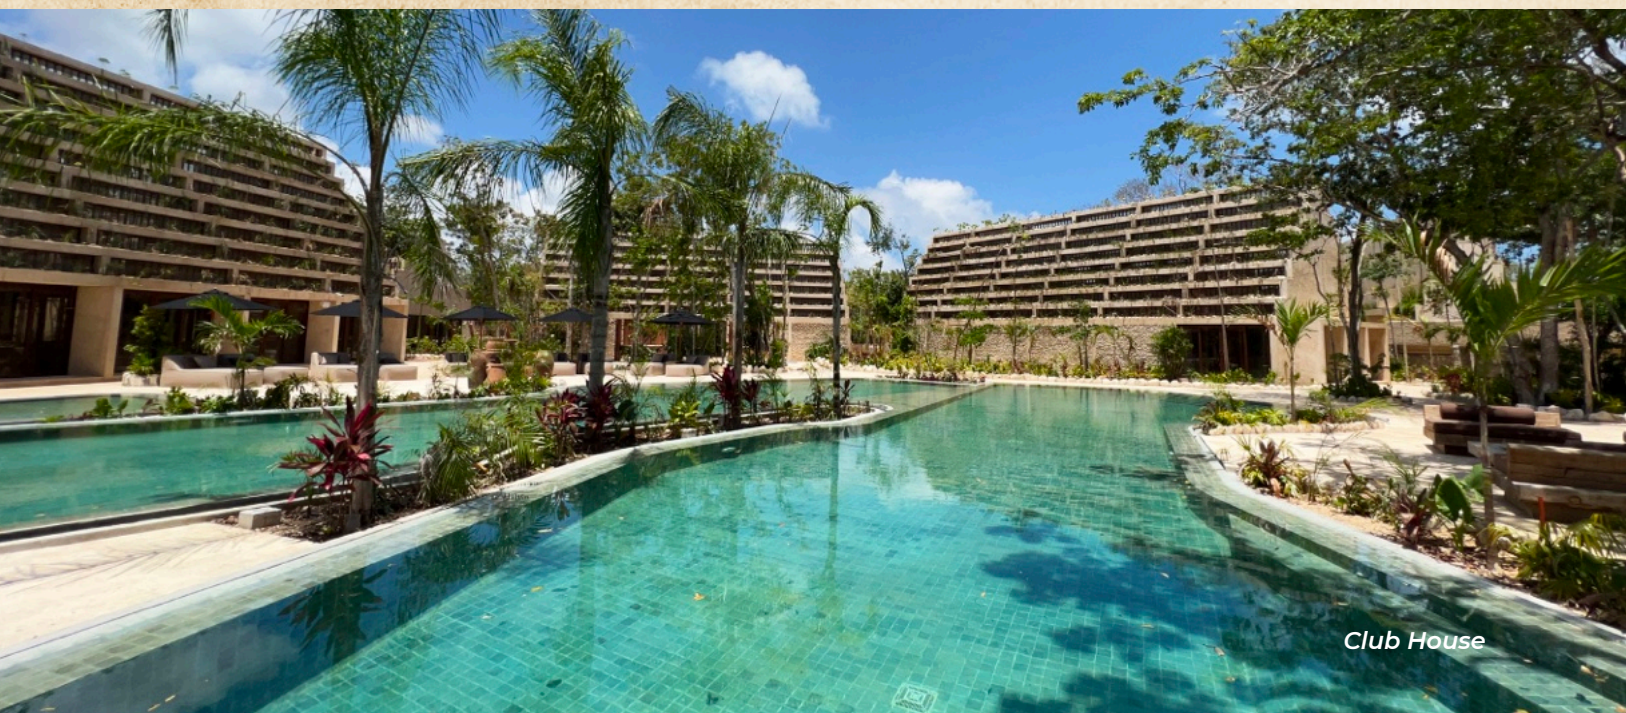

KAYBÉ

TULUM

Kaybé is Tulum.

A private residential complex, unparalleled in Mexico, where the safety of the residents is essential.

The project stands out for its organic integration with nature as well as being family and kid friendly, creating a unique living experience.

One of its main attractions is **the multisensory park**, perfectly integrated with the Mayan jungle, surrounded by exclusive amenities to awake your senses.

Kaybé is nature.

Observatory

AMENITIES

Security

Playground

Locker Room

Jogging Path

Semi-Olympic Pool

Kid's Pool

Padel Courts

Gym

Yoga Room

SPA

Yoga Temple

PADMA

T U L U M L I F E

The best LOCATION

Club House

Multi-sensory
Park

Super
Aki