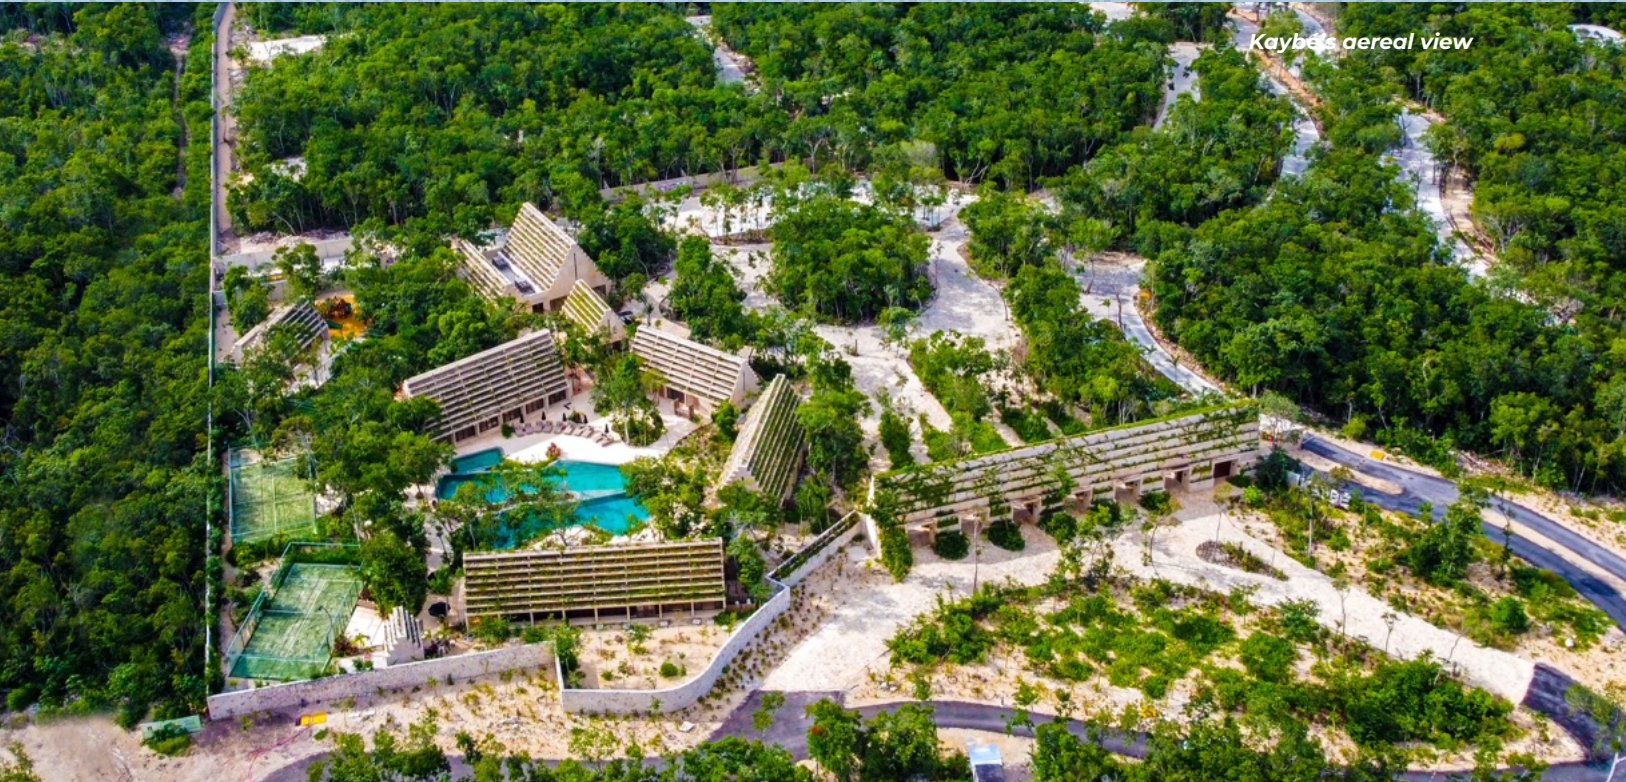

PADMA

T U L U M L I F E

TULUM

The pleasure of nature

Nowadays, Tulum is a privileged place in
It's also a point between nature and cu
A land where time stands still, and life is fully lived.

Kaybé's aerial view

KAYBÉ

TULUM

Kaybé is Tulum.

A private residential complex, unparalleled in Mexico, where the safety of the residents is essential.

The project stands out for its organic integration with nature as well as being family and kid friendly, creating a unique living experience.

One of its main attractions is **the multisensory park**, perfectly integrated with the Mayan jungle, surrounded by exclusive amenities to awake your senses.

Kaybé is nature.

Observatory

AMENITIES

Security